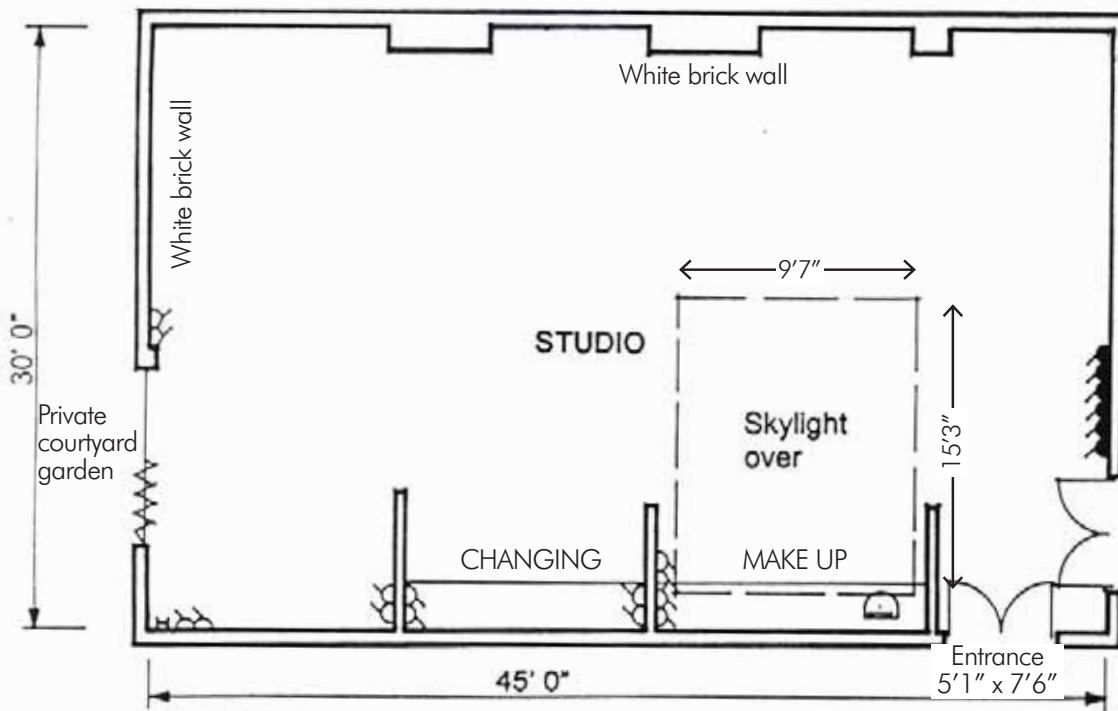

THE WORX®

STUDIOS • LONDON

STUDIO SEVEN - BLACKOUT

Ground floor - not to scale 1,400sq'

PLAN

LEGEND

- ▶ 13 amp power socket outlet
- ▶ 100 amp single phase
2 x 63 amp sockets
4 x 32 amp sockets

Blackout, skylight (9'7" w x 15'3" h), moveable cove (10' w x 9'7" h x 8'9" d), backwash basin, polished concrete floor, white walls & ceiling, minibar, air-conditioned, WiFi