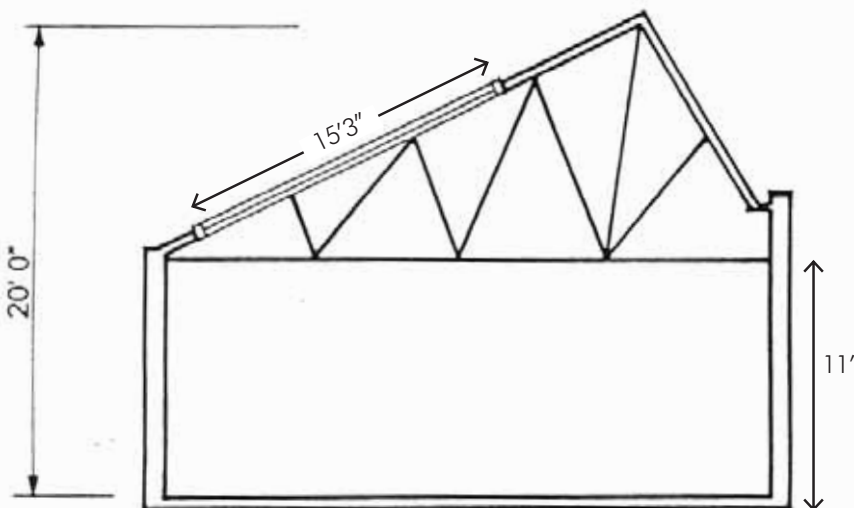

THE WORX®

STUDIOS • LONDON

STUDIO SEVEN - BLACKOUT

Ground floor - not to scale 1,400sq'

PLAN

LEGEND

- ▶ 13 amp power socket outlet
- ▶ 100 amp single phase
2 x 63 amp sockets
4 x 32 amp sockets

Blackout, skylight (9'7" w x 15'3" h), moveable cove (10' w x 9'7" h x 8'9" d), backwash basin, polished concrete floor, white walls & ceiling, minibar, air-conditioned, WiFi